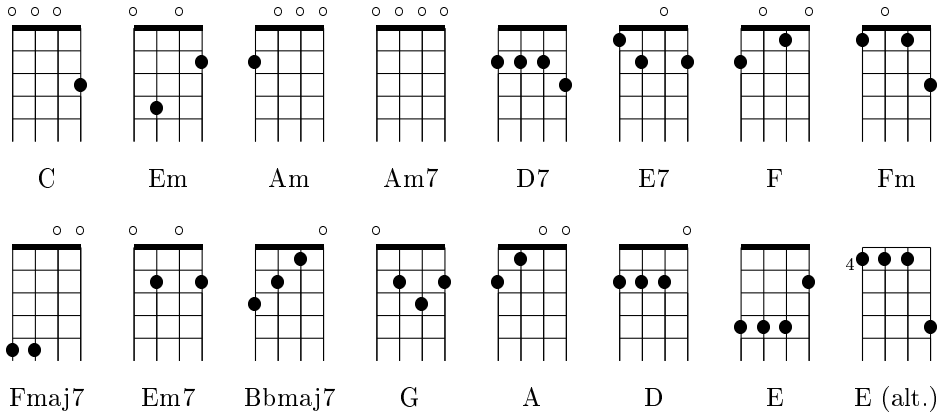

1 — Space Oddity [ukulele]

©David Bowie
W&M: David Bowie

C Em
 Ground control to Major Tom,
 C Em
 Ground control to Major Tom:
 Am Am7 D7
 Take your protein pills and put your helmet on.

 C Em
 Ground control to Major Tom:
 C Em
 Commencing countdown, engines on,
 Am Am7 D7
 check ignition and may gods love be with you.

 C E7
 This is ground control to Major Tom:
 F
 You've really made the grade,
 Fm C F
 and the papers want to know whose shirts you wear.
 Fm C F
 Now its time to leave the capsule if you dare.

 C E7
 This is Major Tom to ground control:
 F
 I'm stepping through the door,
 Fm C F
 and I'm floating in a most peculiar way,
 Fm C F
 and the stars look very different today.

G E7
Ground control to Major Tom:
Am Am7
Your circuits dead, there's something wrong.
D7
Can you hear me, Major Tom?
C
Can you hear me, Major Tom?
G
Can you hear me, Major Tom?

Can you ...

Fmaj7 Em7
Here am I floating round my tin can,
Fmaj7 Em7
far above the moon.
Bmaj7 Am
Planet Earth is blue,
G F
and there's nothing I can do.

C F G A

C F G A

Fmaj7 Em7 A C D E(alt.)

I send my thanks to people who publish chords on the Internet. The primary sources for my arrangement were http://www.lindesign.se/uwp/guitar/b/david_bowie/space_oddity.crd and <http://www.scorpex.net/uke.htm>. For this version, I've tried to find the chords and chord variants I think work best on the ukulele. I hope you like it!