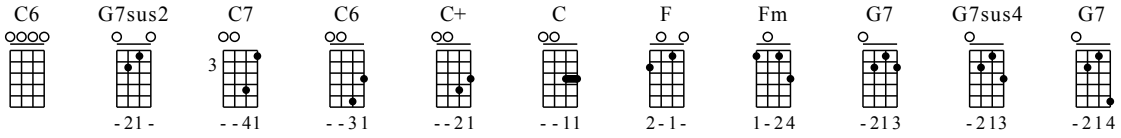

# Baby Bloodheart

Mara Carlyle

Tab: ukulelehunt.com

① = A    ③ = C  
② = E    ④ = G

Moderate ♩ = 124 (♩ =  $\frac{1}{3}$ )

1 C6

6 Once I...

11

16 She cried... G7sus2

21 C6 And her cheeks glow...

26 C7 C6 C+ C C7 C6

32 C+ C C7 C6 C+ C And he

38 knows... F Fm C6

44 Once I C6

49 Loving to each

54 other... G7sus2 C6