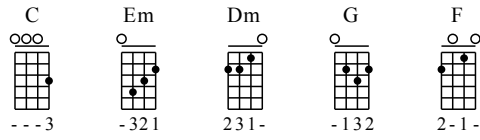

In The Night Garden

Tab: ukulelehunt.com

① = A ③ = C
 ② = E ④ = G

Moderate ♩ = 110 (♩ = ♩⁻³⁻)