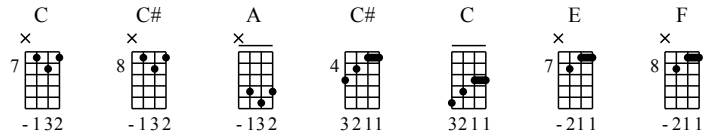

Arrested Developement Theme

David Schwartz

Tab: UkuleleHunt.com

- ① = A ③ = C
- ② = E ④ = G

Moderate ♩ = 140

1 C C# C

4 A C C#

7 C A C