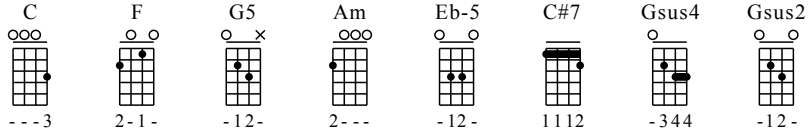

Father Ted Theme

The Divine Comedy

Tab: UkuleleHunt.com

- ① = A ③ = C
② = E ④ = G

Moderate ♩ = 160

Ukulele tablature for the Father Ted Theme, showing measures 1-26. The piece is in 3/4 time with a moderate tempo of 160 bpm. The key signature is one flat (B-flat).