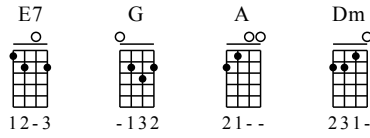

# Electric Ukulele Medley

Wayne Federman

Tab: UkuleleHunt.com

- ① = A    ③ = C
- ② = E    ④ = G

Moderate ♩ = 110

Ukulele tab for measures 1-4. Measure 1: 0-12-0-12. Measure 2: 0-12-0-12. Measure 3: 7-10-10-5. Measure 4: 3-0-2-4. Includes fret numbers and slash notation for strumming.

Ukulele tab for measures 5-8. Measure 5: 7-10-10-5. Measure 6: 3-0-2-4. Measure 7: 3-5-5-3. Measure 8: 3-0-2-4. Includes a triplet (3) and accents for 1/2 and 1/4 notes.

Ukulele tab for measures 9-11. Measure 9: 7-10-10-5. Measure 10: 5-3-2-5. Measure 11: 5-7. Includes a bar line and a chord change to E7.

♩ = 125

Ukulele tab for measures 12-15. Measure 12: 2-2-2-2-2-2-0-0. Measure 13: 2-2-2-2-2-2-1-1. Measure 14: 2-2-2-2-2-2. Measure 15: 2-2-2-2-1-0. Includes a 5x trill and a chord change to E7.

Ukulele tab for measures 16-19. Measure 16: 5-4-3-0. Measure 17: 2-2-1-0. Measure 18: 5-4-3-0. Measure 19: 0-0-0-0-0-0-0-0. Includes a chord change to Dm and an 8x trill.

Ukulele tab for measures 20-23. Measure 20: 0-1-0-1-4-3. Measure 21: 1-0-4-0. Measure 22: 4-1-0-2. Measure 23: 2-5-2-5. Includes a 7x trill.