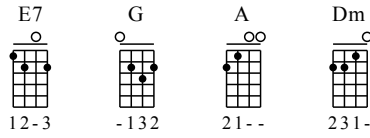

# Electric Ukulele Medley

Wayne Federman

Tab: UkuleleHunt.com

- ① = A    ③ = C
- ② = E    ④ = G

Moderate ♩ = 110

Staff 1: 4/4 time signature. Measures 1-4: 0-12-0-12, 0-12-0-12, 7-10-10-5, 3-0-2-4. Slurs connect notes in pairs. Vertical lines below indicate fret positions.

Staff 2: Measures 5-8: 7-10-10-5, 3-0-2-4, 3-5-5-3 (with 1/2 and 1/4 notes), 3-0-2-4. Slurs connect notes in pairs. Vertical lines below indicate fret positions.

Staff 3: Measures 9-11: 7-10-10-5, 2-5-5-7, 2-2-2-2, 2-2-2-2, 2-2-2-2. Slurs connect notes in pairs. Vertical lines below indicate fret positions.

♩ = 125

Staff 4: Measures 12-15: G (2-2-2-2, 3-3-3-3, 2-2-2-2, 0-0-0-0), A (2-2-2-2, 1-1-1-1, 1-1-1-1), E7 (2-2-2-2, 1-1-1-1), 5x (5th fret barre), 2-2-2-2, 1-0-0-2. Slurs connect notes in pairs. Vertical lines below indicate fret positions.

Staff 5: Measures 16-19: 5-4-3-0, 2-2-1-0, 5-4-3-0, Dm (0-0-0-0, 1-1-1-1, 2-2-2-2, 2-2-2-2), 8x (8th fret barre). Slurs connect notes in pairs. Vertical lines below indicate fret positions.

Staff 6: Measures 20-23: 0-1-0-1, 0-4-3-0, 1-0-4-0, 4-1-0, 2-2-1-0, 0-2-7-2, 2-5-2-5. Slurs connect notes in pairs. Vertical lines below indicate fret positions.