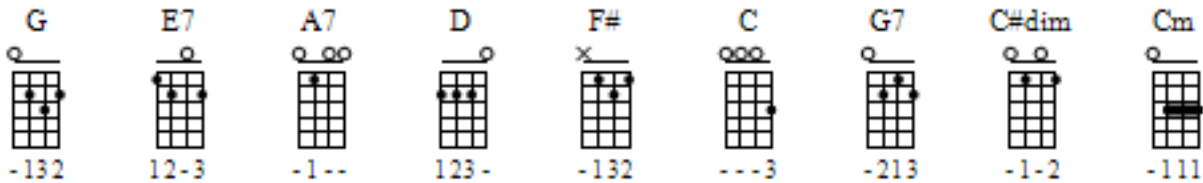

I Want to Marry a Lighthouse Keeper

Erik a Eige n

① = A ③ = C
② = E ④ = G

INTRO

G E7 A7 D G (F#) G

VERSE 1

G
I want to marry a lighthouse keeper
C D G
And keep him company.
G
I want to marry a lighthouse keeper
A7 D
And live by the side of the sea.
G G7
I'll polish his lamp by the light of day
C C#dim
So ships at night can find their way.
G E7
I want to marry a lighthouse keeper
A7 D G (F#) G
Won't that be okay

MIDDLE 8

C Cm
We'll take walks along the moonlight bay
G G7
Maybe find a treasure too.
C Cm
I'd love living in a lighthouse,
D
How about you?

VERSE 2

G

The dream of living in a lighthouse baby,

C D G

Every single day.