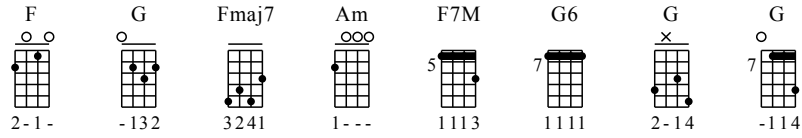

Never Gonna Give You Up

Rick Astley

Tab: UkuleleHunt.com

① = A ③ = C
 ② = E ④ = G

Moderate ♩ = 120

1 F G Fmaj7 F G

4 Am F G Fmaj7

7 F G Am F G