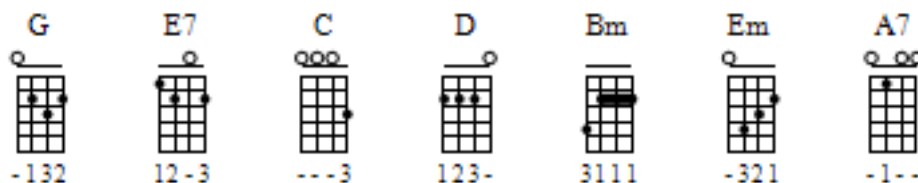

Rockin' Around the Christmas Tree

Joh nny Mark s

① = A ③ = C
② = E ④ = G

INTRO

G E7 C D

VERSE 1

G D
Rockin' around the Christmas tree at the Christmas party hop
D G
Mistletoe hung where you can see every couple tries to stop
G D
Rockin' around the Christmas tree, let the Christmas spirit ring
D G
Later we'll have some pumpkin pie and we'll do some caroling.

CHORUS

C Bm
You will get a sentimental feeling when you hear
Em A7 D
Voices saying "Let's be jolly, Deck the halls with boughs of holly"

VERSE 2

G D
Rocking around the Christmas tree, have a happy holiday
D G
Everyone's dancing merrily in a new old fashioned way