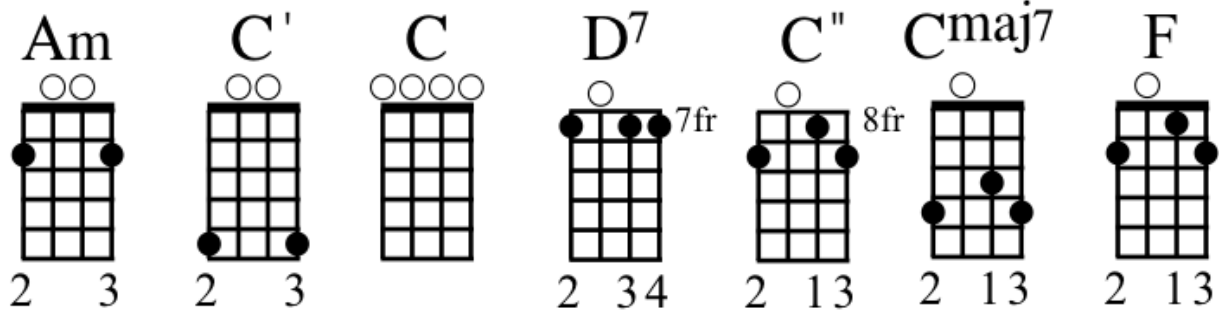

# Skinny Love

Bon Iver

Tuning: gCEG

## VERSE 1

Am C' C  
Come on skinny love just last the year  
Am C' C  
Pour a little salt we were never here  
Am C' C  
My, my, my, my, my, my, my, my  
D7 Am C' C  
Staring at the sink of blood and crushed veneer

## VERSE 2

Am C' C  
I tell my love to wreck it all  
Am C' C  
Cut out all the ropes and let me fall  
Am C' C  
My, my, my, my, my, my, my, my  
D7 Am C' C  
Right in the moment this order's tall

## CHORUS

C" Cmaj7 F  
I told you to be patient, I told you to be fine  
C" Cmaj7 F  
I told you to be balanced, I told you to be kind  
C" Cmaj7 F  
Now all your love is wasted, Then who the hell was I?  
C" Cmaj7 F  
Now I'm breaking at the britches, And at the end of all your lines