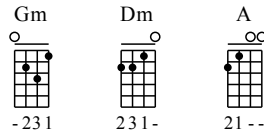

# The Ribbon

Devendra Banhart

Tab: UkuleleHunt.com

Ukulele Standard Tuning

① = A ③ = C  
② = E ④ = G

Moderate ♩ = 100 (♩ = <sup>-3-</sup>♩)

Ukulele tablature for 'The Ribbon'. The piece is in 4/4 time with a moderate tempo of 100 beats per minute. The key signature has one flat (B-flat). The first system consists of four measures: the first two are in Gm and the last two are in Dm. The second system consists of four measures: the first two are in A and the last two are in Dm. The tablature includes fret numbers, accidentals, and chord diagrams.