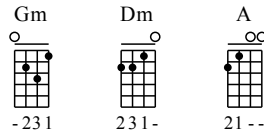

The Ribbon

Devendra Banhart

Tab: UkuleleHunt.com

Ukulele Standard Tuning

① = A ③ = C
② = E ④ = G

Moderate ♩ = 100 (♩ = ⁻³♩)

Ukulele tablature for 'The Ribbon'. The piece is in 4/4 time and moderate tempo. The first system consists of four measures. The first two measures are in Gm (chord diagram: -231) and the last two are in Dm (chord diagram: 231-). The second system consists of four measures. The first two are in A (chord diagram: 21--) and the last two are in Dm (chord diagram: 231-). The tablature includes fret numbers (0-4), accidentals (flats), and triplets. Chord diagrams are provided below the staff for each measure.