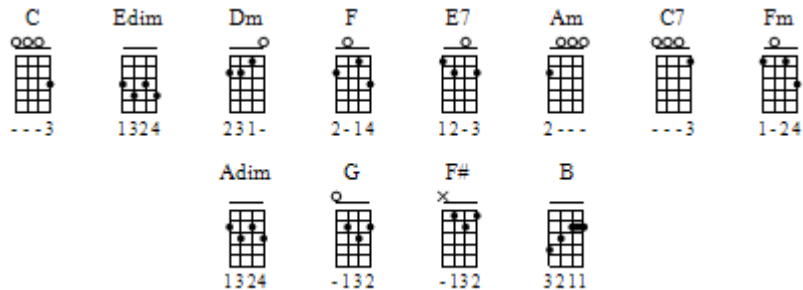

Take Your Love With Me (Ukulele Song)

Sophie Madeleine

① = A   ③ = C
② = E   ④ = G

INTRO

C Edim F Fm C

VERSE 1

C Edim
I could navigate the ocean in a home-made boat
Dm F
And fly across the desert in a ten pound note
C E7 Am C7
I could do most anything if everywhere I go
F Fm C
I could take your love with me

VERSE 2

C Edim
I could tame the wildest animals with just one stare
Dm F
I'd even take my chances with a polar bear
C E7 Am C7
I could be in mortal danger but I wouldn't care
F Fm C
I could take your love with me

MIDDLE

F C
And so you made me a promise
F C
That you would always be around
Adim C
And you would stay true and honest
Am F
Because I need you in my pocket, in my heart and in my head
D G F# G
So I just had to find a way to take you everywhere I went