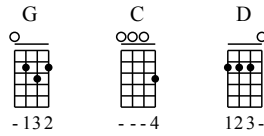

# When Father Died, Ferrets Licked Away the Tears

The Bobby McGee's

Tab: UkuleleHunt.com

Ukulele Standard Tuning

- ① = A    ③ = C
- ② = E    ④ = G

Moderate ♩ = 130

Harm. ----- 4

G C

1 4/4

12 12 12 | 3 2 2 2 | 3 2 2 0 | 3 3 3

0 0 0 | 2 3 2 / | 3 2 / | 3 0 | 0 0 0

D G

5

3 3 0 3 0 | 2 0 0 0 | 2 0 3 2 0 2 | 3 2 2 3 2

0 0 / | 2 2 2 / | 2 / 3 2 0 2 | 2 2 3 2 /

Verse

G Solo

18

2 2 2 2 2 4x 3 2 3 2 2 3 2 0 2

3 3 2 / 3 2 / 2 / 2 / 3 3 3 2 0 2

22

3 5 7 8 7 5 3 5 5 5 3 3 2 3 2 0 2 3

0 0 / 0 0 0 0 0 0 0 0 0 0 0 0 0 0 0