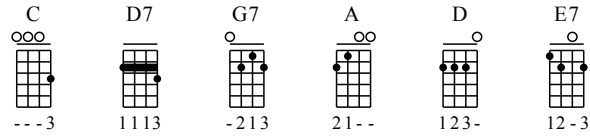

Billy & Tracey

The Bobby McGee's

Tab: UkuleleHunt.com

Ukulele Standard Tuning

- ① = A ③ = C
- ② = E ④ = G

Moderate ♩ = 130

1 C D7 G7 C C D7 G7 C Verse A D

Musical notation for measures 1-5. Measures 1-4 are C, D7, G7, C. Measure 5 is the start of the Verse with chord A. Fingering: 0-3-0-3-0-3-5.

A E7 A D E7

Musical notation for measures 6-8. Measure 6: A (0-3-0-3-0-3-5). Measure 7: A (0-3-0-3-0-3-5). Measure 8: E7 (7-7-7-7-10-7-10-8).

Chorus C D7 G7 C C D7 G7 C

Musical notation for measures 9-10. Measure 9: C (10-7-5-8-5-7-5), D7 (5-8), G7 (5-7-5). Measure 10: C (10-7-5-8-5-7-5), D7 (5-8), G7 (5-7-5), C (5).

C D7 G7 C C D7 G7 C

Musical notation for measures 11-12. Measure 11: C (10-7-5-8-5-7-5), D7 (5-8), G7 (5-7-5). Measure 12: C (10-7-5-8-5-7-5), D7 (5-8), G7 (5-7-5), C (5).