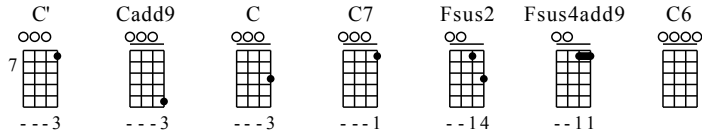

The Valley Town

Elliott Brood

Tab: UkuleleHunt.com

- ① = G# ③ = B
- ② = D# ④ = F#

Moderate ♩ = 100

1 C' Cadd9

3 C C7 C C7 C

5 Fsus2 Fsus4add9 Fsus2 Fsus4add9