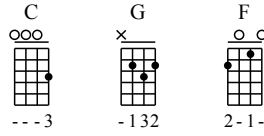

# I Could Never Take the Place of Your Man

Wellington International Ukulele Orchestra

Tab: UkuleleHunt.com

Moderate ♩ = 150

Uke 1

1 C G F

8 7 5 3 | 5 7 5 7 5 3 | 3 3 3 3 3 3

Uke 2

1

5 4 2 0 | 2 4 2 0 | 0

Uke 3

1

8 8 8

Uke 1

4

3 3 3 3