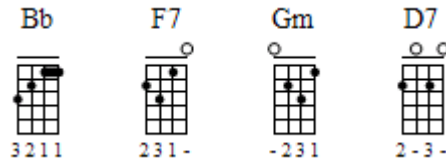

Anthony

Nickel Creek

① = A ③ = C
② = E ④ = G

INTRO

Bb (See page 2 for tab)

VERSE 1

Bb

Anthony, Anthony.

F7

Oh, he said he can't love me

Bb

But I think he can. Yes, I think he can

F7

I told him that just before he ran

Bb

Just before he ran

D7

Cause he doesn't want anything I have

Bb

Or anything I am

Bb

Anthony, Anthony.

F7

Oh, he said he can't love me

Bb

Anthony

Tab in original tuning F Bb D G (low F string)

Moderate ♩ = 110 (♩-♩-♩)

1 3 0 0 | 0 3 0 0 | 0 4 5 3 5 4 | 0 3 0 0 | 0 4 5 3 5 4 | 0 2 0 2

Tab adapted for standard tuning:

Moderate ♩ = 110 (♩-♩-♩)