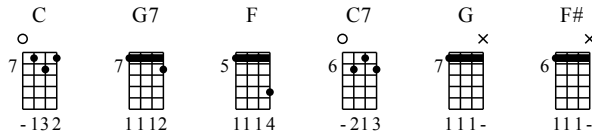

# Big and Small

Tab: UkuleleHunt.com

Ruby Ukulele Standard Tuning  
 ① = A ③ = C  
 ② = E ④ = G

Small Ukulele Standard Tuning  
 ① = A ③ = C  
 ② = E ④ = G

Moderate ♩ = 165 (♩-♩<sup>3</sup>)

1 C G7

Ruby

Small