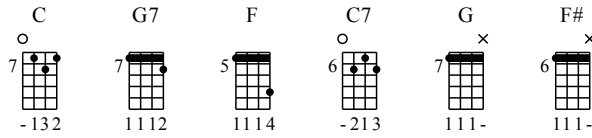

Big and Small

Tab: UkuleleHunt.com

Ukulele Standard Tuning

- ① = A ③ = C
- ② = E ④ = G

Moderate ♩ = 165 (♩ = $\overset{\sim}{\text{♩}}$)

1 C G7

Staff 1: C and G7 chords. Notes: 0-3-0-3, 0-0-0-0, 2-0-3-3-3-3, 2-0-3-2-2.

5 C G7

Staff 2: C and G7 chords. Notes: 0-3-3-3, 3-3-0-3, 3-0-2-0, 2-3-5.

9 F C C7

Staff 3: F, C, and C7 chords. Notes: 3-3-3-3-3-3, 3-0-1, 3-3-3-3-3-3, 3-0-1.

13 F G7 G F# F

Staff 4: F, G7, G, F#, and F chords. Notes: 3-3-3-3-3-3, 3-3-0-1, 2-3-4-5-4-3, 2-2-2.