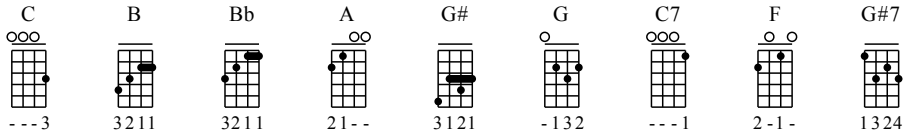

# A Little Knowledge (Intro)

The Blockheads

Tab: UkuleleHunt.com

① = A    ③ = C  
 ② = E    ④ = G

Moderate ♩ = 100

1

C B

Bb A