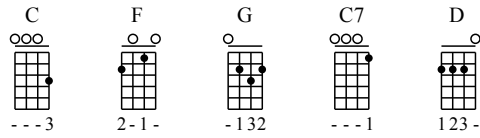

Tiki Farm Theme

Tab: UkuleleHunt.com

Ukulele Standard Tuning

- ① = A ③ = C
- ② = E ④ = G

Moderate ♩ = 140 (♩ = ⁻³⁻♩)

1 C F C

6 G C

11 C C7 F C G