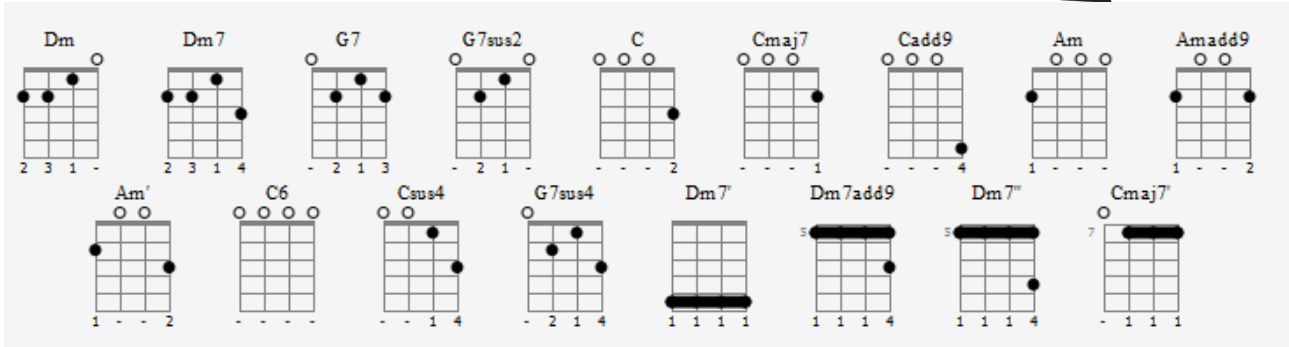

# This Is My Song

① = A    ③ = C  
② = E    ④ = G

Charlie Chaplin

## VERSE 1

C C7M C Cadd9 C7M  
Love, this is my song  
Am Amadd9 Am' Am  
Here is a song  
Dm7  
A serenade to you  
G7 Dm  
The world cannot be wrong  
G7 C  
When in this world there is you