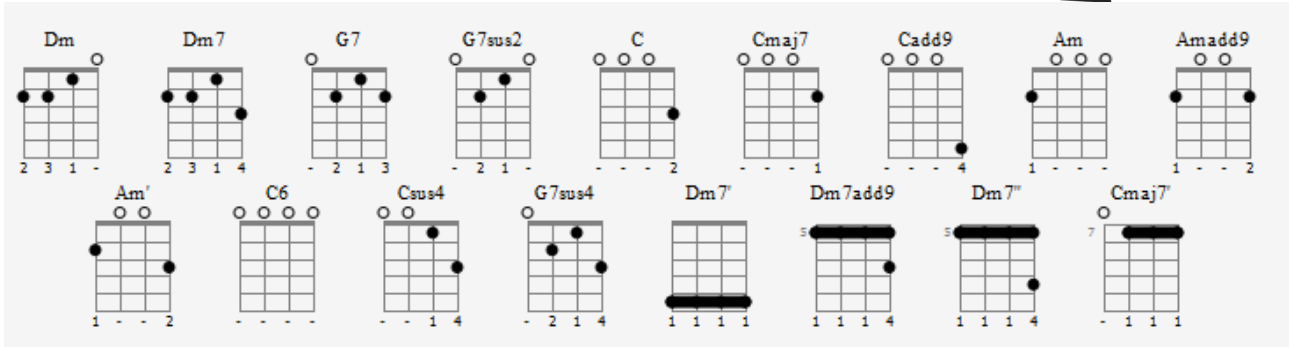

This Is My Song

① = A ③ = C
② = E ④ = G

Charlie Chaplin

INTRO

Dm7 G7 G7sus2 G7

VERSE 1

C C7M C Cadd9 C7M
Love, this is my song
Am Amadd9 Am' Am
Here is a song
Dm7
A serenade to you
G7 Dm
The world cannot be wrong
G7 C
When in this world there is you

VERSE 2

C6 Cadd9 C7M C C6 C7M Dm
No mat - ter what the world may say
G7 Csus4 C
Without you there is no day
C C7M C Cadd9 Em
So love, this is my song
Am Amadd9 Am' Dm
Here is a song
G7sus4 C
A serenade to you