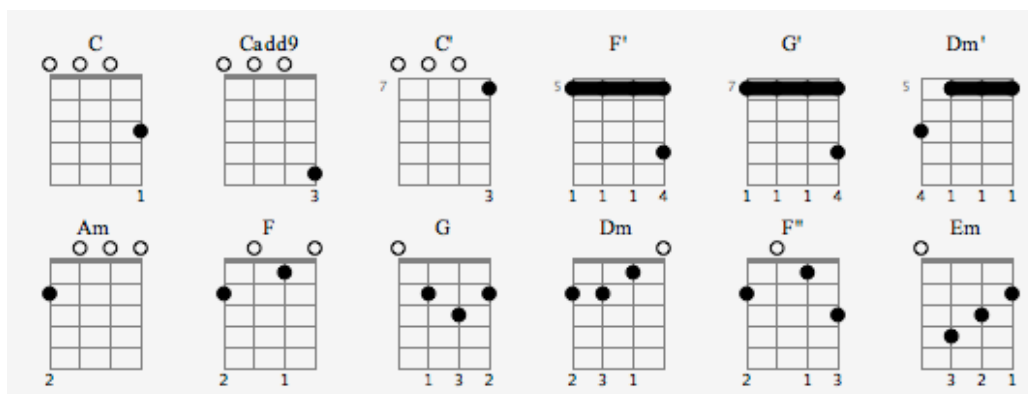

She's Got You

① = G# ③ = B
② = D# ④ = F#

Cosmo Jarvis

INTRO

C Cadd9 C' F' G' Dm' x2

VERSE 1

C Cadd9 C' F'
I don't care what you do she says she's in love with you
G' Dm'
But I know the devil wears a thousand faces
C Cadd9 C' F'
So what you telling me? That you found love truly
G' Dm'
But let go, or you'll forget the basics
C Cadd9 C' F'
Like who's your friends you know, the ones you always told
G' Dm'
You trusted, but your a double agent
C Cadd9 C' F'
Yes everybody tries, to run to perfect lives
G' Dm'
But you've changed, and boy I cannot take it

BRIDGE

C G
Minute by minute, a love sweet love
Dm' Am
I don't get why you haven't had enough
Dm' Am G
Second by second it wears you away and your gone

CHORUS

Am C F Dm F''

When will you just learn she's got you

G

Wrapped round her little finger

Am C F Dm F''

When will you just learn she's got you

G

Wrapped round her little finger

VERSE 2

C Cadd9 C' F'

BRIDGE

CHORUS

MIDDLE

Em Am

Used to think she was evil and that she will blow you away

Em Am

And that she will steal everything that you're meant to say

Dm C