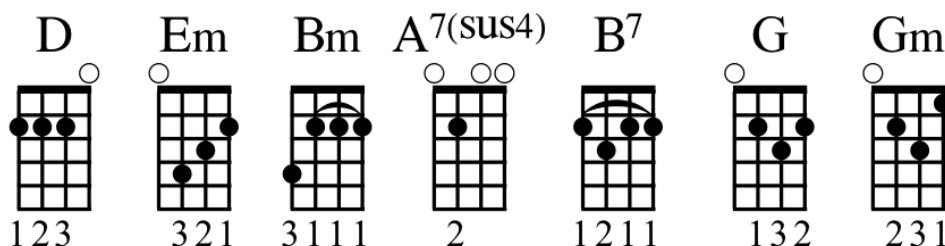

The Rhythm You Started

Sophie Madeleine

INTRO

D Em Bm A7sus4 x2

VERSE 1

D Em Bm A7sus4

You took the beat of my heart

D Em Bm A7sus4

And you moved all the pieces you pulled it apart

D B⁷ Em A D Em Bm A7sus4

Now it plays on a beat and I can't stop the rhythm you star - ar - ted

D Em Bm A7sus4

You took the tune in my head

D Em Bm A7sus4

And replaced it with melodies you wrote instead

D B⁷ Em A D Em Bm A7sus4

Now they're coming on through and I'm spreading the song that you star - ar - ted

BRIDGE

D Em Bm A7sus4

It goes ba-pa bu-paa-na ba-dum-pa-pum pa-na-pa-pa

D Em Bm A7sus4 D

ba-pa bu-paa-na ba-dum-pa-pum pa-na-pa-pa-da

BRIDGE

D Em Bm A7sus4
Singing ba-pa bu-paa-na ba-dum-pa-pum pa-na-pa-pa
D Em Bm A7sus4 D
Ba-pa bu-paa-na ba-dum-pa-pum pa-na-pa-pa-da

MIDDLE

VERSE 1 (A cappella)