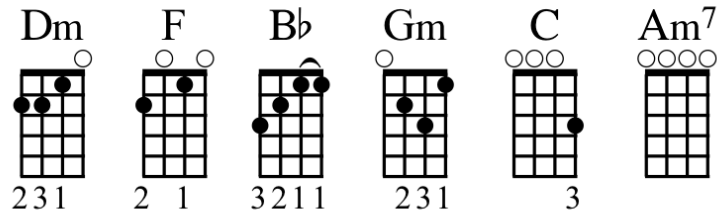

Christmas Song

Weezer

INTRO

Dm F Bb Gm C

VERSE 1

F Dm Gm C
You told me you would be here by my side
F Dm Gm C
Warming my heart on this cold winter's night
Dm C Bb Am7 F Bb F
Here I sit waiting beside the tree all by myself
F Dm Gm C
You told me you would move heaven and earth
F Dm Gm C
Cheering my spirits with laughter and mirth
Dm C Bb Am7 F Bb F
Here I sit waiting beside the tree all by myself

BRIDGE

Dm Am
Oh, could you ever know how much I care?
Bb
Could you ever know that out somewhere
F
There's a boy who really hurts?

CHORUS

Am Gm Dm F
Since I found you, I found a girl
Bb Gm
I found a thorn, I found a queen
C
Now I am warm

SOLO

F Dm Gm C
F Dm Gm C
Dm C Bb Am7 F Bb F

BRIDGE

CHORUS

VERSE 2

F Dm Gm C
You told me you would move heaven and earth
F Dm Gm C
Cheering my spirits with laughter and mirth
Dm C Bb Am7 F Bb F
Here I sit waiting beside the tree all by myself
Dm C Bb Am7 F
Here I sit waiting beside the tree all by myself