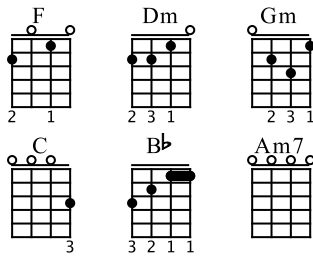

The Christmas Song (Solo)

Weezer

Tab: UkuleleHunt.com

C Tuning
 ① = A ③ = C
 ② = E ④ = G

Moderate ♩ = 120

Ukul.

1. F Dm Gm

2. C Dm C

3. Bb Am7 F

4. Bb F

The tablature consists of four systems of chords and fingerings. Each system is written on a four-line staff representing the ukulele strings (T, A, B, C). The first system covers measures 1-3 with chords F, Dm, and Gm. The second system covers measures 4-6 with chords C, Dm, and C. The third system covers measures 7-9 with chords Bb, Am7, and F. The fourth system covers measures 10-11 with chords Bb and F. Fingerings and accidentals are indicated throughout.