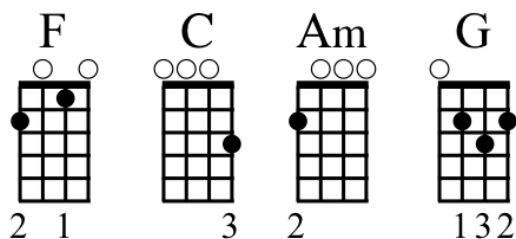

C&F

(Brixton Session Version)

Antarctica Takes It

INTRO

FC FC FC FC
C F C F
F G Am G

VERSE 1

C
Well alright, I'm back on my feet again
F
Wits sharp like a brand new fountain pen
C
Oh I'd sing it, I'd it through
F
With confidence if only it were true
C
For a year I've been stuck inside my bed
F
The only songs were sung in inside my head
C
So come on darling, give me just a little hope
F
I need something to set my heart a-glow

PRE-CHORUS

Am
Wanna fear the trumpet's lightning
F
Wanna feel my heartbeat heightening now
Am
Come on let me hear the strings a-swelling
F C
Bass guitar and the drums propelling me

CHORUS

F C
Come on darling, gimme just a little bit of time
F
Oughta be just fine

CHORUS

BRIDGE

(Open C string only)
Heard a song that I just can't shake, Shook my body like an earthquake
Now you got me singing left and right, Wanna hear it from both sides, well alright
C
Well I heard a song right across the wire, Struck a chord set my heart on fire
Now I gotta hear it over again, And oh I gotta tell all my friends so come on

C F G C F G

VERSE 3

C F
And that's when I saw her, in my mind's eye
C F
She was falling like a sword from out of the sky
C
And as she cut through those clouds
F
And as she cut through that rain
C F
That's when she spoke to me, and she made it plain