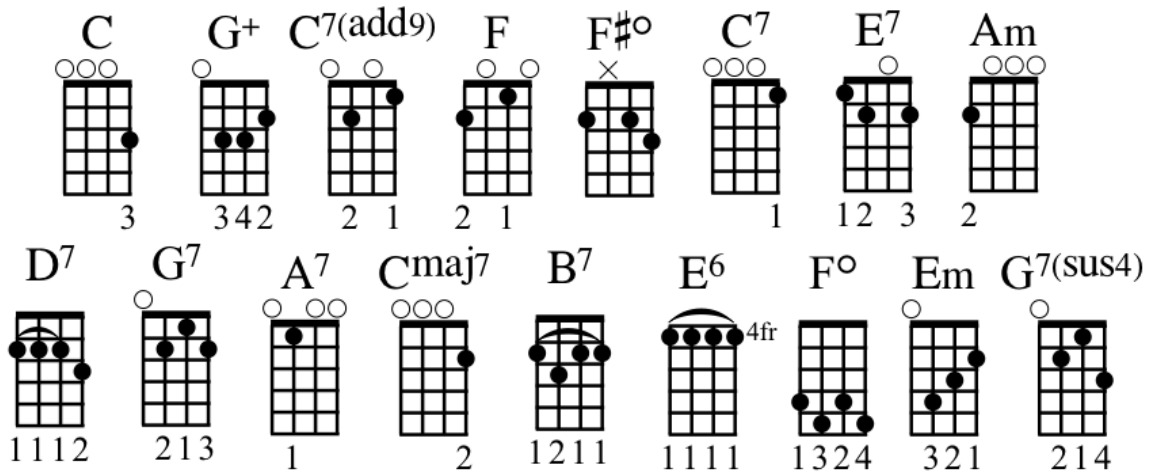

You've Got a Friend In Me

Randy Newman

Capo 2nd Fret

INTRO

VERSE 1

C G+ C C7add9
 You've got a friend in me
 F F#° C C7
 You've got a friend in me
 F C E7 Am
 When the road looks rough ahead
 F C E7 Am
 And your miles and miles from your nice warm bed
 F C E7 Am
 Just remember what your old pal said
 D7 G7 C A7
 Boy you've got a friend in me
 D7 G7 C
 Yeah, you've got a friend in me