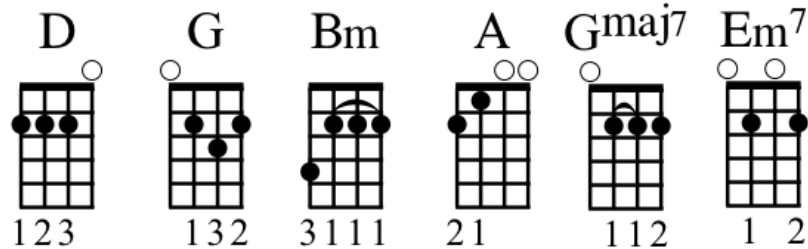

I and Love and You

The Avett Brothers

VERSE 1

D G D
Load the car and write the note
D G D
Grab your bag and grab your coat
D G D
Tell the ones that need to know
Bm A G
We are headed north

VERSE 2

D G D
One foot in and one foot back
D G D
But it don't pay to live like that
D G D
So I cut the ties and I jumped the tracks
Bm A G
For never to return

CHORUS

D G D
Brooklyn, Brooklyn take me in
D G D
Are you aware the shape I'm in?
D G D
My hands they shake, my head it spins
D G D
Brooklyn, Brooklyn take me in

D

VERSE 6

D G D
Dumbed down and numbed my time and age
D G D
Your dreams, the catch, the world, the cage
D G D
The highway sets the travelers' stage
Bm A G
All exits look the same