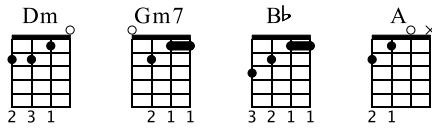

Back To Black

Amy Winehouse

Tab: UkuleleHunt.com

C Tuning

- ① = A ③ = C
- ② = E ④ = G

Moderate ♩ = 110

1

Dm

Ukulele tab for measures 1-3. Measure 1: T 4, A 4, B 4. Measure 2: 1-1-1-1, 2-2-2-2, 2-2-2-2. Measure 3: 1-1-1-1, 2-2-2-2, 2-2-2-2. A bar line is present after measure 3.

Dm

4

Gm7

Ukulele tab for measures 4-6. Measure 4: 3-1-1-0, 2-2-2-2, 2-2-2-2. Measure 5: 1-1-1-0, 2-2-2-2, 0-0-0-0. Measure 6: 3-1-1-1, 2-2-2-2, 0-2-0-2. A bar line is present after measure 6.

7

Bb

Ukulele tab for measures 7-9. Measure 7: 1-1-1-0, 2-2-2-2, 3-3-3-2. Measure 8: 3-1-1-0, 2-2-2-2, 3-3-2-3. Measure 9: 0-2-2-2, 1-2-2-2, 2-2-2-2. A bar line is present after measure 9.

10

Ukulele tab for measures 10-12. Measure 10: 1-2-2-2, 2-2-2-2, 2-2-2-2. Measure 11: 1-1-1-0, 2-2-2-2, 2-2-2-2. Measure 12: 2-2-2-1, 2-2-2-2, 2-2-2-2. A bar line is present after measure 12.

13

Dm

Ukulele tab for measures 13-14. Measure 13: 1-1-0, 2-2-2-2, 2-2-2-2. Measure 14: 2-2-2-2, 2-2-2-2, 2-2-2-2. A bar line is present after measure 14.