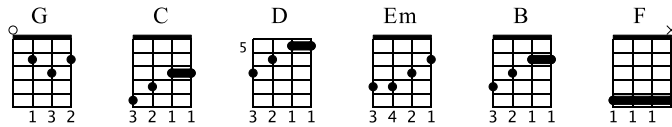

King of the Hill Theme

The Refreshments

Tab: UkuleleHunt.com

C Tuning
①=A ③=C
②=E ④=G

Moderate ♩ = 140

Main musical notation for the song, consisting of eight systems of four-line staves. The notation includes fret numbers, chord changes (G, C, D, Em, B, F), and rhythmic markings. The piece is in 4/4 time and ends with a double bar line.