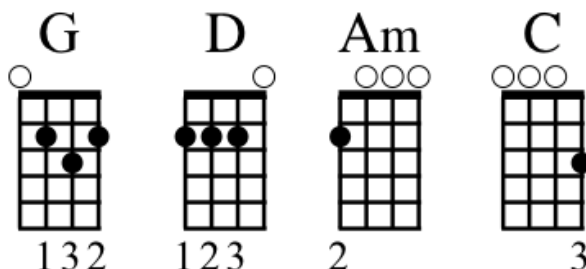

Living Life

Daniel Johnston

INTRO

VERSE 1

G D
 Hold me like a mother would,
 Am C D
 Like I always knew somebody should yeah
 Am D Am D
 Although tomorrow, it don't look that good
 G D
 Well it just goes to show
 Am C D Am
 Though people say we're an unlikely couple
 D Am D
 I'm seeing double of you

CHORUS

C G D G
 Oh
 C G D G
 This is life
 C G D G
 And everything's alright
 C G D Am
 Living living living living living living life

VERSE 2

G D
Oh hope for the hopeless
Am C D Am
I'm learning to cope with the emotionless mediocracy
D Am D
Of day to day living
G D
How can I help but be restless when
Am C D
Everything seems so tasteless and
Am D Am D
All of the colours seem to have faded away

CHORUS

VERSE 3

G D
Hold me like a mother would,
Am C D
Like I always knew somebody should yeah
Am D Am D
Although tomorrow, it don't look that good
G D
Well it just goes to show
Am C D Am
Though people say we're an unlikely couple
D Am D
Doris Day and Mott the Hoople.