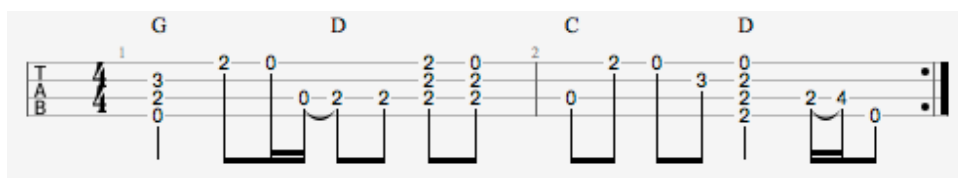

Living Life

Daniel Johnston

INTRO

VERSE 1

G D
 Hold me like a mother would,
 Am C D
 Like I always knew somebody should yeah
 Am D Am D
 Although tomorrow, it don't look that good
 G D
 Well it just goes to show
 Am C D Am
 Though people say we're an unlikely couple
 D Am D
 I'm seeing double of you