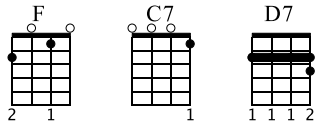

# Little Black Rain Cloud

Winnie the Pooh  
Robert & Richard Sherman

Tab: UkuleleHunt.com

C Tuning  
① = A    ③ = C  
② = E    ④ = G

Moderate ♩ = 120

Ukulele tablature for "Little Black Rain Cloud". The piece is in 3/4 time with a tempo of 120 beats per minute. The key signature is one flat (Bb).

Chord diagrams: F (2 1), C7 (1), D7 (1 1 1 2).

C Tuning: ① = A, ② = E, ③ = C, ④ = G.

Measure numbers: 1, 4, 7, 10, 13, 16, 19, 22.

Chord changes: F (measures 1-3), C7 (measures 7-9), F (measures 13-15), C7 (measures 22-24).