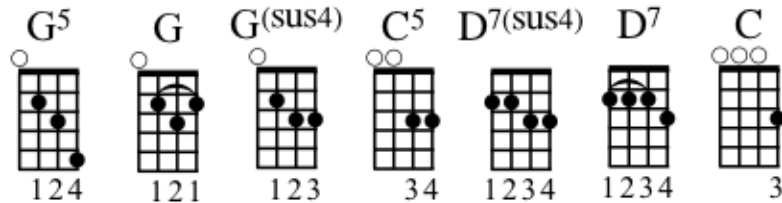

Pett Level

Keston Cobblers' Club

INTRO

G5 G Gsus4 C5 D7sus4 D7 C G

VERSE 1

G5
I know your heart is a heart of gold
G Gsus4 C5
And mine's just stone so lets go and face the water
D7 G
Jump right in
G5
And I know your style is a sunny style
G Gsus4 C5
That passed me by while I was slowly falling
D7sus4 D7 G5
And maybe we'll get on

INSTRUMENTAL

G5 G Gsus4 C5 D7sus4 D7 C G x2

VERSE 2

G5
And I know your heart is a heart of gold
G Gsus4 C5
And mine's just stone so lets go and face the water
D7 G
Jump right in
G5
I know your face is a pretty face
G Gsus4 C5
And my boat race is a big mistake lets flaunt them
D7sus4 D7
And maybe we'll go

MIDDLE

C G D7 G
Oh, on a shingle beach we're playing

C G D7

All on a summers day

C G D7 G

We're running through an arch of ivy

C G D7

Hiding our days away