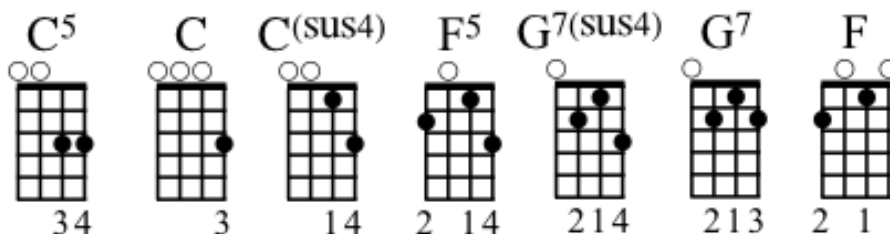

Pett Level

Keston Cobblers' Club

Capo 7th fret

INTRO

C5 C Csus4 F5 G7sus4 G7 F C

VERSE 1

C5
I know your heart is a heart of gold
C Csus4 F5
And mine's just stone so lets go and face the water
G7 C
Jump right in
C5
And I know your style is a sunny style
C Csus4 F5
That passed me by while I was slowly falling
G7sus4 G7 C5
And maybe we'll get on

INSTRUMENTAL

C5 C Csus4 F5 G7sus4 G7 F C x2

VERSE 2

C5
And I know your heart is a heart of gold
C Csus4 F5
And mine's just stone so lets go and face the water
G7 C
Jump right in
C5
I know your face is a pretty face
C Csus4 F5
And my boat race is a big mistake lets flaunt them
G7sus4 G7
And maybe we'll go

MIDDLE

F C G7 C
Oh, on a shingle beach we're playing
F C G7
All on a summers day
F C G7 C
We're running through an arch of ivy
F C G7
Hiding our days away

VERSE 1

OUTRO

C5 C Csus4 F5 G7sus4 G7 F C rpt to fade