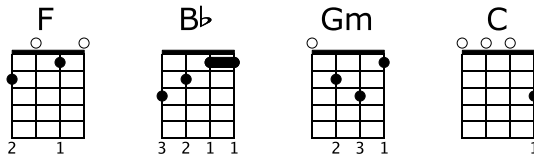

Away in a Manger

Tab: HowToPlayUkulele.com

Moderate ♩ = 110

Chord progression: F F

Chord progression: F Bb Bb

Chord progression: F Gm C

Chord progression: F F F

Chord progression: Bb Bb F

Chord progression: Gm F

Tablature notation for each system, including fret numbers and bar lines.