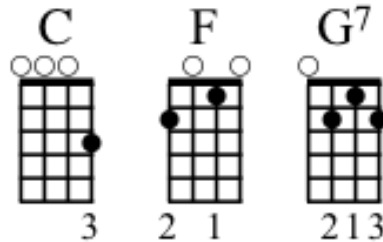

Run Run Rudolph

Chuck Berry

INTRO

VERSE 1

F C
Out of all the reindeers you know you're the mastermind
G7 C
Run, run Rudolph, Randolph ain't too far behind

CHORUS 1

C F C
Run, run Rudolph, Santa's got to make it to town
F C
Santa make him hurry, tell them you can take the freeway down
G7 C
Run, run Rudolph coz I'm reeling like a merry-go-round

VERSE 2

C F C
Said Santa to the boy child, "What have you been longing for?"
F C
"All I want for Christmas is a rock and roll record guitar"
G7 C
And then away went Rudolph a whizzing like a shooting star

CHORUS 2

C
Run, run Rudolph, Santa's got to make it to town
F C
Santa make him hurry, tell them you can take the freeway down
G7 C
Run, run Rudolph, reeling like a merry-go-round

SOLO

C F C G7 C G7

CHORUS 2

VERSE 3

C F C
Said Santa to the girl child, "What's the things you wants to get?"
F C
"A little baby doll that can cry, sleep, drink, and wet"
G7 C
And then away went Rudolph whizzing like a Saber jet

CHORUS 1