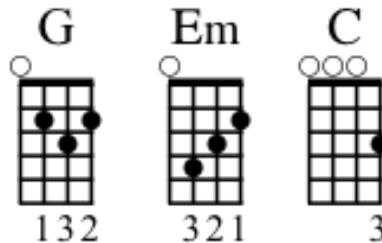

Into the Wild

L.P.

INTRO

G Em C G

VERSE 1

G Em
Are we on the lonely side?
C G
Say oh now the past long away
G Em
Are we so lost in the dark of our hearts
C G
That ooh there's no light of day?

PRE-CHORUS

C G Em G x2

CHORUS

G C G
Somebody left the gate open, you know we got lost on the way
C
Come save us, a runaway train, gone insane
G
How do we, how do we not fade?
C G
How do we, how do we, how do we not fade away?
C G
How do we, how do we all fall, into the wild?
C G
How are we living, living, living, into the wild?
C
How are we living, living, living?

PRE-CHORUS

VERSE 2

G Em
Oh please believe me I'm more scared than not
C G
That ooh this isn't the way
G Em
And please be there, I can barely hang on
C G
But ooh I'll wait 'til I break

PRE-CHORUS

CHORUS

G C G
Somebody left the gate open, you know we got lost on the way
C
Come save us, a runaway train, gone insane
G
How do we, how do we not fade?
C G
How do we, how do we, how do we not fade away?
C G
How do we, how do we all fall, into the wild?
C G
How are we living, living, living, into the wild?
C G
How are we living, living, living, into the wild?
C G
How are we living, living, living, into the wild?
C
How are we living, living, living?