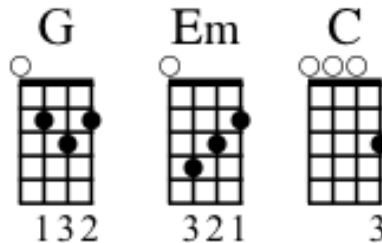

Into the Wild

L.P.

INTRO

G Em C G

VERSE 1

G Em
Are we on the lonely side?
C G
Say oh now the past long away
G Em
Are we so lost in the dark of our hearts
C G
That ooh there's no light of day?

PRE-CHORUS

C G Em G x2

CHORUS

G C G
Somebody left the gate open, you know we got lost on the way
C
Come save us, a runaway train, gone insane
G
How do we, how do we not fade?
C G
How do we, how do we, how do we not fade away?
C G
How do we, how do we all fall, into the wild?
C G
How are we living, living, living, into the wild?
C
How are we living, living, living?