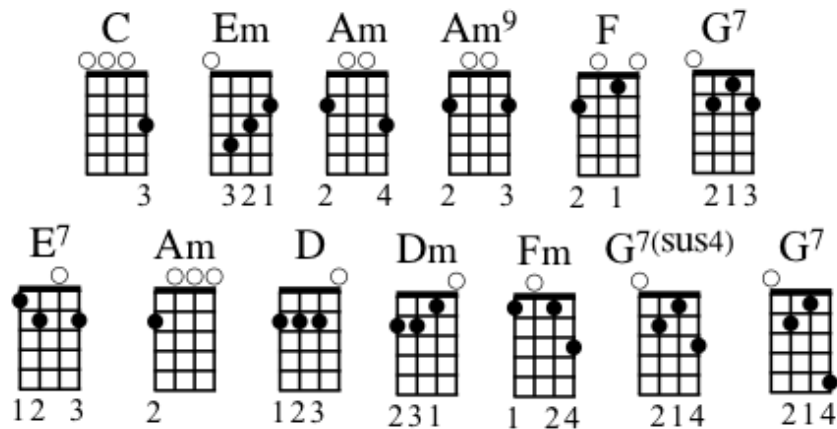

Sing Together

Train

Capo
1st fret

VERSE 1

C C Em Em Am' Am9
If I go before I say to everyone in my ballet
F F C
Let me take this chance to thank you for the dance
C Em Em Am' Am9
If I run out of songs to sing to take your mind off everything
F G7
Just smile, sit a while, with the

BRIDGE

F E7 Am
Sun on your face and remember the place we met
D Dm
Take a breath and soon I bet you'll see
Dm Fm
Without you I would never be me
Fm G7 G7sus4 G7'
You are the leaves of my family tree

CHORUS

Where we can settle down and watch the world go round

C Em Em Am' Am9

We'll send down all the love we got and let them know we've got a spot

F G7

For them to be, and it's so free

BRIDGE

CHORUS

C Em Am F

Sing to - ge - ther

C Em

If you knew me from the very start

Am F

Or not at all, you're still a part

C Em E7 Am

Just sing to - ge - ther

Dm Dm G7 G7