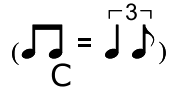

## Kermit the Frog

Tab: UkuleleHunt.com

Moderate ♩ = 90

Chords: C, F, C

Chords: F, C, Am

Chords: Dm, G, C

Chords: Am, G7

Chords: C, Am, Dm