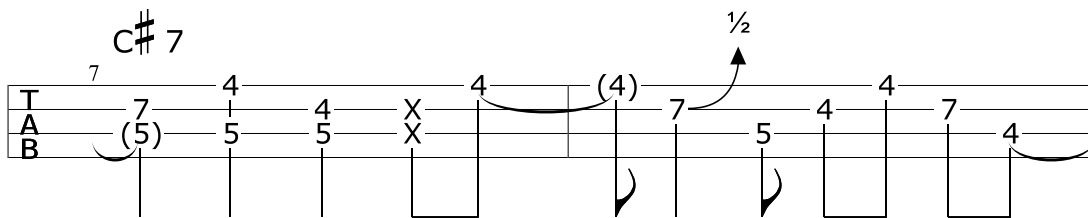

Christmas in July

Jonathan Coulton and John Roderick

Tab: UkuleleHunt.com

Moderate ♩ = 140

INTRO

VERSE

E

A