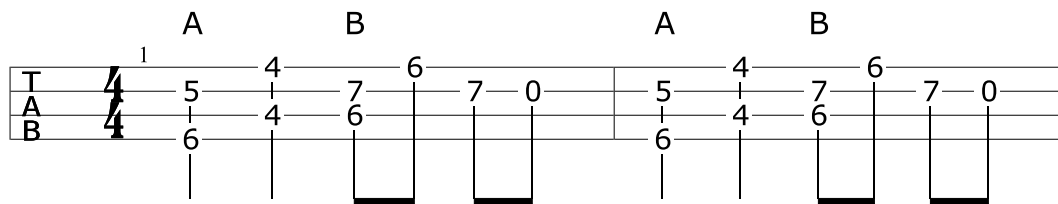

Christmas in July

Jonathan Coulton and John Roderick

Tab: UkuleleHunt.com

Moderate ♩ = 140

INTRO

VERSE

E

A