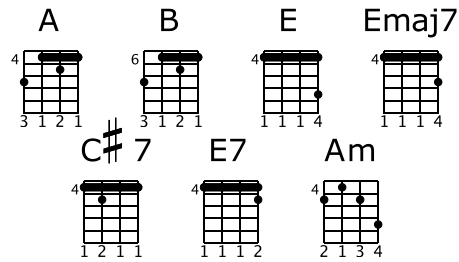

Christmas in July

Jonathan Coulton and John Roderick

Tab: UkuleleHunt.com

Moderate ♩ = 140

INTRO

VERSE

E

A

B

A

B

1. E Emaj7

11

T 4 4 7 4

A 4 4 7 4

B 4 4 7 4

2. E E7

13

T 7 6 5 5 7 4

A 4 4 4 4 4 4

B 4 4 4 4 4 4

BRIDGE A Am

15

T 5 5 7 5 7