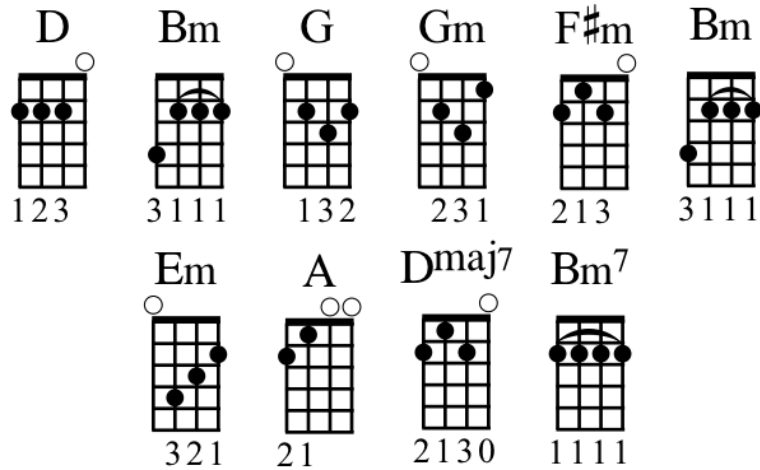

I Could've Been Your Girl

She & Him

INTRO

D Bm D Bm

VERSE 1

D Bm D G
It doesn't matter, if I were willing
D Bm G Gm F#m Bm
It doesn't matter that the lights are dimmed down low, oh, oh
Em A
I know you have to go

VERSE 2

D Bm D G
It doesn't matter, I fought my heart
D Bm G Gm F#m Bm
It's broke and shattered to a mill - i - on and one, undone
Em A
I guess I haven't won

CHORUS

D Dmaj7 Bm Bm7
Because I could've been your girl
F#m Bm Em A
And you could've been my four leaf clover
Em A F#m Bm Em A
If I could do it over I'd send you the pillow that I cry on

VERSE 3

D Bm D G
It doesn't matter, I've just begun
D Bm G Gm F#m Bm
And if you see me, just move on 'cause we are free
Em A
And never meant to be

CHORUS

INSTRUMENTAL BREAK

D Bm D G
D Bm G Gm F#m Bm
Em A

CHORUS x2