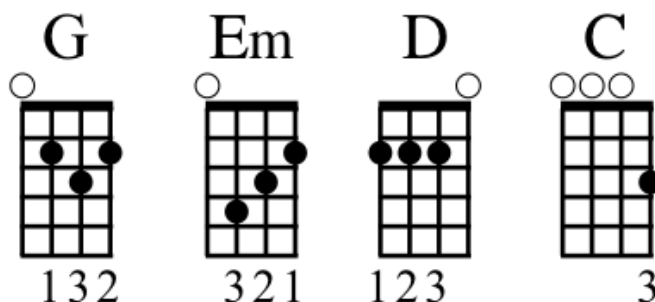

Colours

Skinny Lister

INTRO

G
G Em D G

VERSE 1

G G
Lost among the brambles, those long cross-country rambles
Em D G
Your hands stained red, from blackberry picking
G G
Brave or was it foolish, you took off all your clothes
Em D G
Your lips turned blue, from North Sea swimming

CHORUS

SOLO

G Em D G x2

The image shows three staves of guitar tablature for a solo. The first staff is for G major, the second for G major, and the third for Em, D, and G major. It includes fret numbers, string numbers (T, A, B), and chord names.

Staff 1: G major. Chords: G, G. Frets: 1, 7, 10, 7, 10, 7, 10, 7. Strings: T, A, B. Time signature: 4/4.

Staff 2: G major. Chords: G, G. Frets: 10, 10, 7, 7, 10, 7, 7, 10, 7, 7, 9, 9, 7. Strings: T, A, B.

Staff 3: Em, D, G, G. Frets: 4, 6, 7, (7). Strings: T, A, B.

OUTRO

C Em G D
Colours flash before us, flash before us, flash before
C Em G D
Flash before us, flash before us, flash before
C Em G D
Flash before us, flash before us, flash before
C Em G D
Flash before us, flash before us, flash before
C Em G D
Oooooooooooh oooooooooooh oooooooooooh
C Em G D
Oooooooooooh oooooooooooh oooooooooooh
C Em G D
Oooooooooooh oooooooooooh oooooooooooh
C Em G D
Oooooooooooh oooooooooooh oooooooooooh
C Em G D
Flash before us, flash before us, flash before