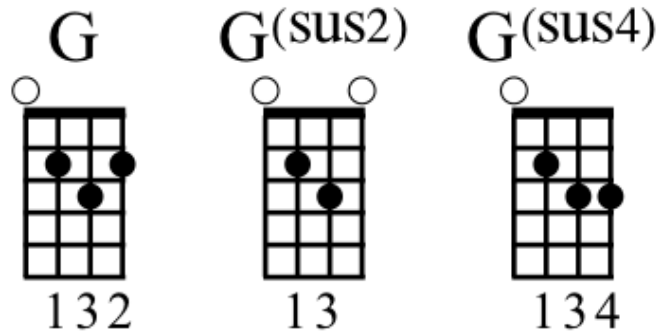

Beam

Keston Cobblers' Club

INTRO

G Gsus2 G Gsus4 Gsus2 G Gsus4 G Gsus2

VERSE 1

G Gsus2
Suppose I let it in
G Gsus4 Gsus2 G Gsus4 Gsus2
God knows I'm on the road to giving up, my dar - ling
G Gsus2
A lie, a lie I told him
G Gsus4 Gsus2 G Gsus4 Gsus2
I swear I'll never lie again oooh I told him

CHORUS

Gsus4 G Gsus2
Fare thee well
Gsus4 G Gsus4 G Gsus2
By jove, god only knows I want what I can't have the most oooh

VERSE 2

G
A - meh - ri - ca
G Gsus2
Atlantic oh you tease me
G Gsus4 Gsus2 G Gsus4 Gsus2
I knew my mind before, aaaa - aaaah Amer - i - ca
G Gsus2
Be free atop a tree stump
G Gsus4 Gsus2 G Gsus4 Gsus2
Sam's always staring at the door wide o - pen