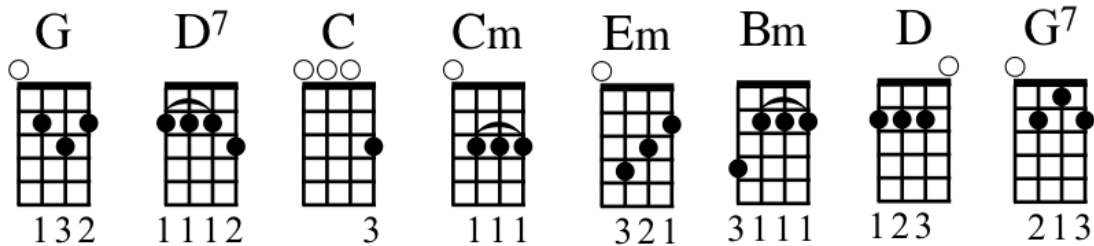

I Love You, Raylene

Wellington International Ukulele Orchestra

INTRO

G

VERSE 1

G G
I love you, Raylene. I love you, Raylene.

D7 G
I love you, Raylene. I love you, Raylene.

C Cm
I got drunk, how drunk I got

G D7 Em
As everything went blurred it came to me clear I had to let the world know

C Bm Em
About Raylene and the way that I felt

G D
I'm going down to the highway with my bucket and brush

Em C D
I'm going to paint it up

CHORUS

G
I love you, Raylene (I've got my bucket and my paint brush)

G
I love you, Raylene (My heart was beating in a rush)

D7
I love you, Raylene (I found the biggest billboard)

G
I love you, Raylene (And I painted it up large)

SOLO

G G D7 G G7

VERSE 2

C Cm
I got plans, plans that are really big
G D7 Em
Well first of all I plan to introduce myself to her
C Bm Em
If she says hello, or so much as looks up at me
G D
I'm going back down to the highway with my bucket and brush
Em
I'm going to paint it up
C D G
Raylene marry me