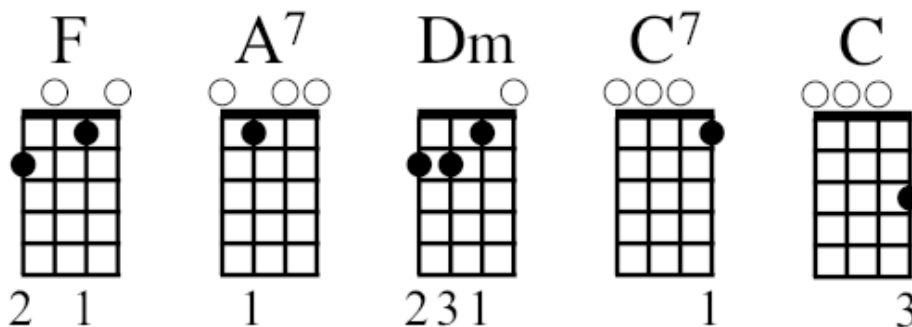

Deep Cover

(Simple Chords)

Man Man

INTRO

F A7 F A7

VERSE 1

F A7

Deep cover

F A7

Is not a place it's a state of mind

F A7

To have your heart go incognito

Dm C7 C C7

And hide away for a while

VERSE 2

F A7

Deep cover

F A7

It's a holiday from the landslide you create

F A7

To have your heart take a second breath or two

Dm C7 (Lick 1)

Before your troubles, they always find you

VERSE 3

VERSE 1

F A7
Deep cover
F A7
Is not a place it's a state of mind
F A7
To have your heart go incognito
Dm C7 C C7
And hide away for a while

VERSE 2

F A7
Deep cover
F A7
It's a holiday from the landslide you create
F A7
To have your heart take a second breath or two
Dm C7 C C7 F
Before your troubles, they always find you