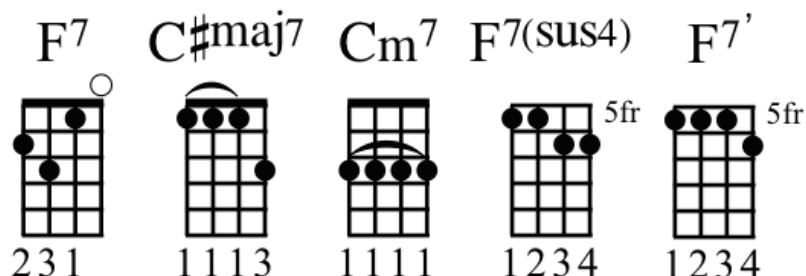

Happy

Pharrell Williams/Walk off the Earth

INTRO

F7

VERSE 1

It might seem crazy what I'm about to say Riff
Sunshine she's here, you can take away Riff
I'm a hot air balloon, I could go to space Riff
With the air, like I don't care baby by the way Riff

CHORUS

C#maj7 Cm7 F7sus4 F7'
Clap along if you feel like a room without a roof
C#maj7 Cm7 F7sus4 F7'
Clap along if you feel like happiness is the truth
C#maj7 Cm7 F7sus4 F7'
Clap along if you know what happiness is to you
C#maj7 Cm7 F7sus4 F7'
Clap along if you feel like that's what you wanna do

Bring me down, my love is too high

CHORUS

SOLO

C#maj7 Cm7 F7sus4 F7' x4

OUTRO

F7

RIFF

Ukulele riff notation in 4/4 time. The staff shows fret numbers for strings T, A, B, and C. The riff consists of a sequence of chords and notes: 5 (T), 4 (A), 5 (B), 6 (C), 4 (T), 6 (A), 8 (B), followed by a rest, 6 (T), 4 (A), 4 (B), 6 (C), followed by a rest, 4 (T), 6 (A), followed by a rest, 5 (T), and finally a rest.