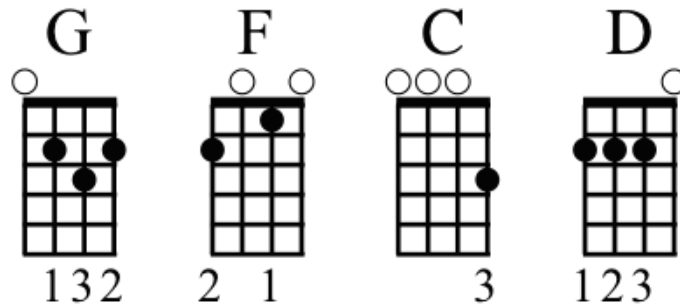

Mr Tembo

Damon Albarn

INTRO

G F C D F C x2

VERSE 1

G F C
Injili, Injili can I sing with you?
D F C
About Mr Tembo and what he's got to do
G F C
But first I'm going back to the ???
D F C
To find the mission and help him with his load

CHORUS

G F C
Mr Tembo's on his way up the hill
D F C
With only this song to tell you how he feels
G F C
But to get there he will need a helping hand
D F C
It's where he is now, but it wasn't what he planned

VERSE 2

G F C
Injili, Injili we will sing for you?
D F C
Just like the TV in Mr Tembo's room
G F C
Of the emphatic night he checked in on his own
D F C
At Mkomazi and then made it his home

CHORUS

EXTRA BIT OF CHORUS

D F C
It's where he is now, but it isn't what he planned

SOLO (from the live version)

Ukulele tablature for a solo section in 4/4 time. The first line shows measures 1-4 with fret numbers 2, 3, 2, 3, 2, 3, 2, 2, 0, 0, 3, 3, 7, 8. The second line shows measures 5-8 with fret numbers 9, 7, 5, 3, 2, 4, 3, 3, 3, 2, 0, 3, 7, 7, 2, 2, 2, 2, 2, 2, 2, 2, 2, 2.