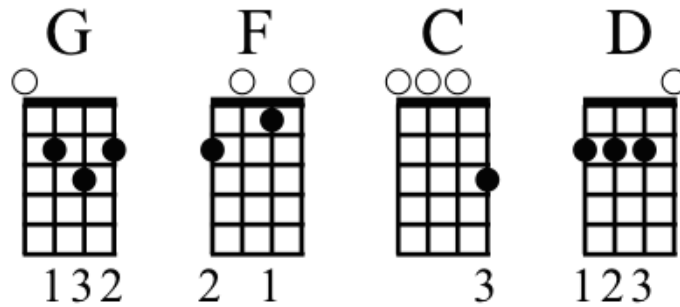

Mr Tembo

Damon Albarn

INTRO

G F C D F C x2

VERSE 1

G F C
Injili, Injili can I sing with you?
D F C
About Mr Tembo and what he's got to do
G F C
But first I'm going back to the Colworth Road
D F C
To find the mission and help him with his load

CHORUS

G F C
Mr Tembo's on his way up the hill
D F C
With only this song to tell you how he feels
G F C
But to get there he will need a helping hand
D F C
It's where he is now, but it wasn't what he planned

VERSE 2

G F C
Injili, Injili we will sing for you?
D F C
Just like the TV in Mr Tembo's room
G F C
Of the emphatic night he checked in on his own
D F C
At Mkomazi and then made it his home

CHORUS

EXTRA BIT OF CHORUS

D F C
It's where he is now, but it isn't what he planned

SOLO (from the live version)

Ukulele tablature for a solo section in 4/4 time. The first line shows measures 1-4 with fret numbers 2, 3, 2, 3, 2, 3, 2, 2, 0, 0, 3, 3, 7, 8. The second line shows measures 5-8 with fret numbers 9, 7, 5, 3, 2, 4, 3, 3, 3, 2, 0, 3, 7, 7, 2, 2, 2, 2, 2, 2, 2, 2.