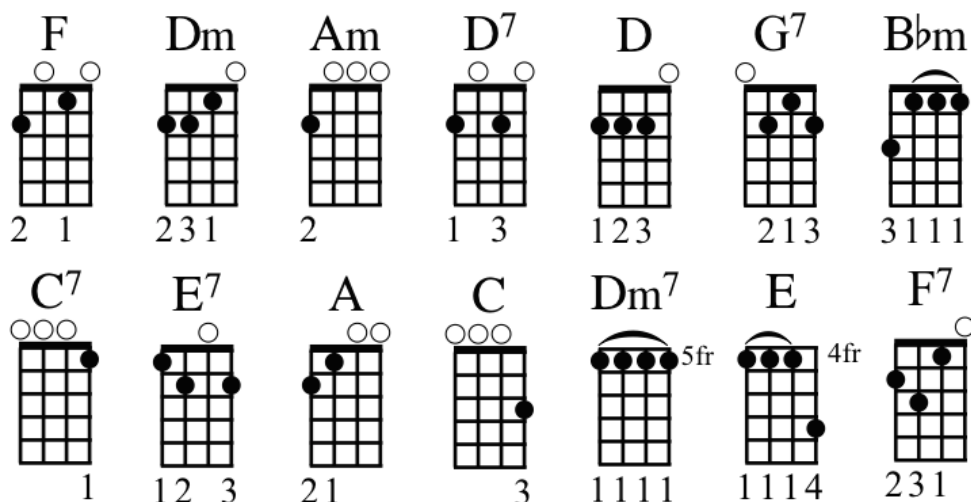

# I'll See You in My Dreams

Joe Brown

## VERSE 1

F Dm Am Dm  
 Though the days are long  
 D7 D  
 Twilight sings a song  
 G7 Bbm C7 F Dm Am Dm  
 Of the happiness that used to be

## BRIDGE

Am E7  
 Soon my eyes will close  
 E7 Am  
 Soon I'll find repose  
 C A Dm G7 C C7  
 And in dreams you're always near to me

## CHORUS 1

Bb Bbm  
 I'll see you in my dreams  
 F Dm7 E Dm7  
 Hold you in my dreams  
 D7  
 Someone took you out of my arms  
 Dm C C7  
 Still I feel the thrill of your charms