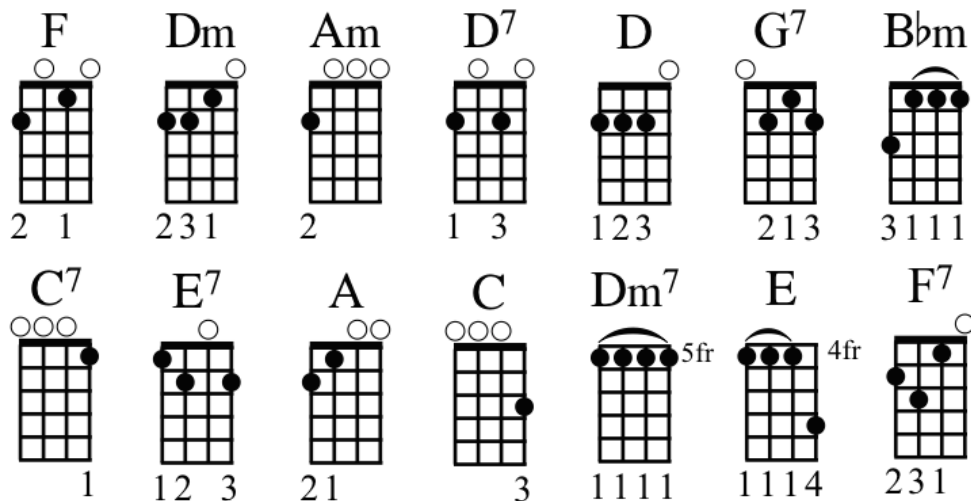

# I'll See You in My Dreams

Joe Brown

## VERSE 1

F Dm Am Dm  
 Though the days are long  
 D7 D  
 Twilight sings a song  
 G7 Bbm C7 F Dm Am Dm  
 Of the happiness that used to be

## BRIDGE

Am E7  
 Soon my eyes will close  
 E7 Am  
 Soon I'll find repose  
 C A Dm G7 C C7  
 And in dreams you're always near to me

## CHORUS 1

Bb Bbm  
 I'll see you in my dreams  
 F Dm7 E Dm7  
 Hold you in my dreams  
 D7  
 Someone took you out of my arms  
 Dm C C7  
 Still I feel the thrill of your charms